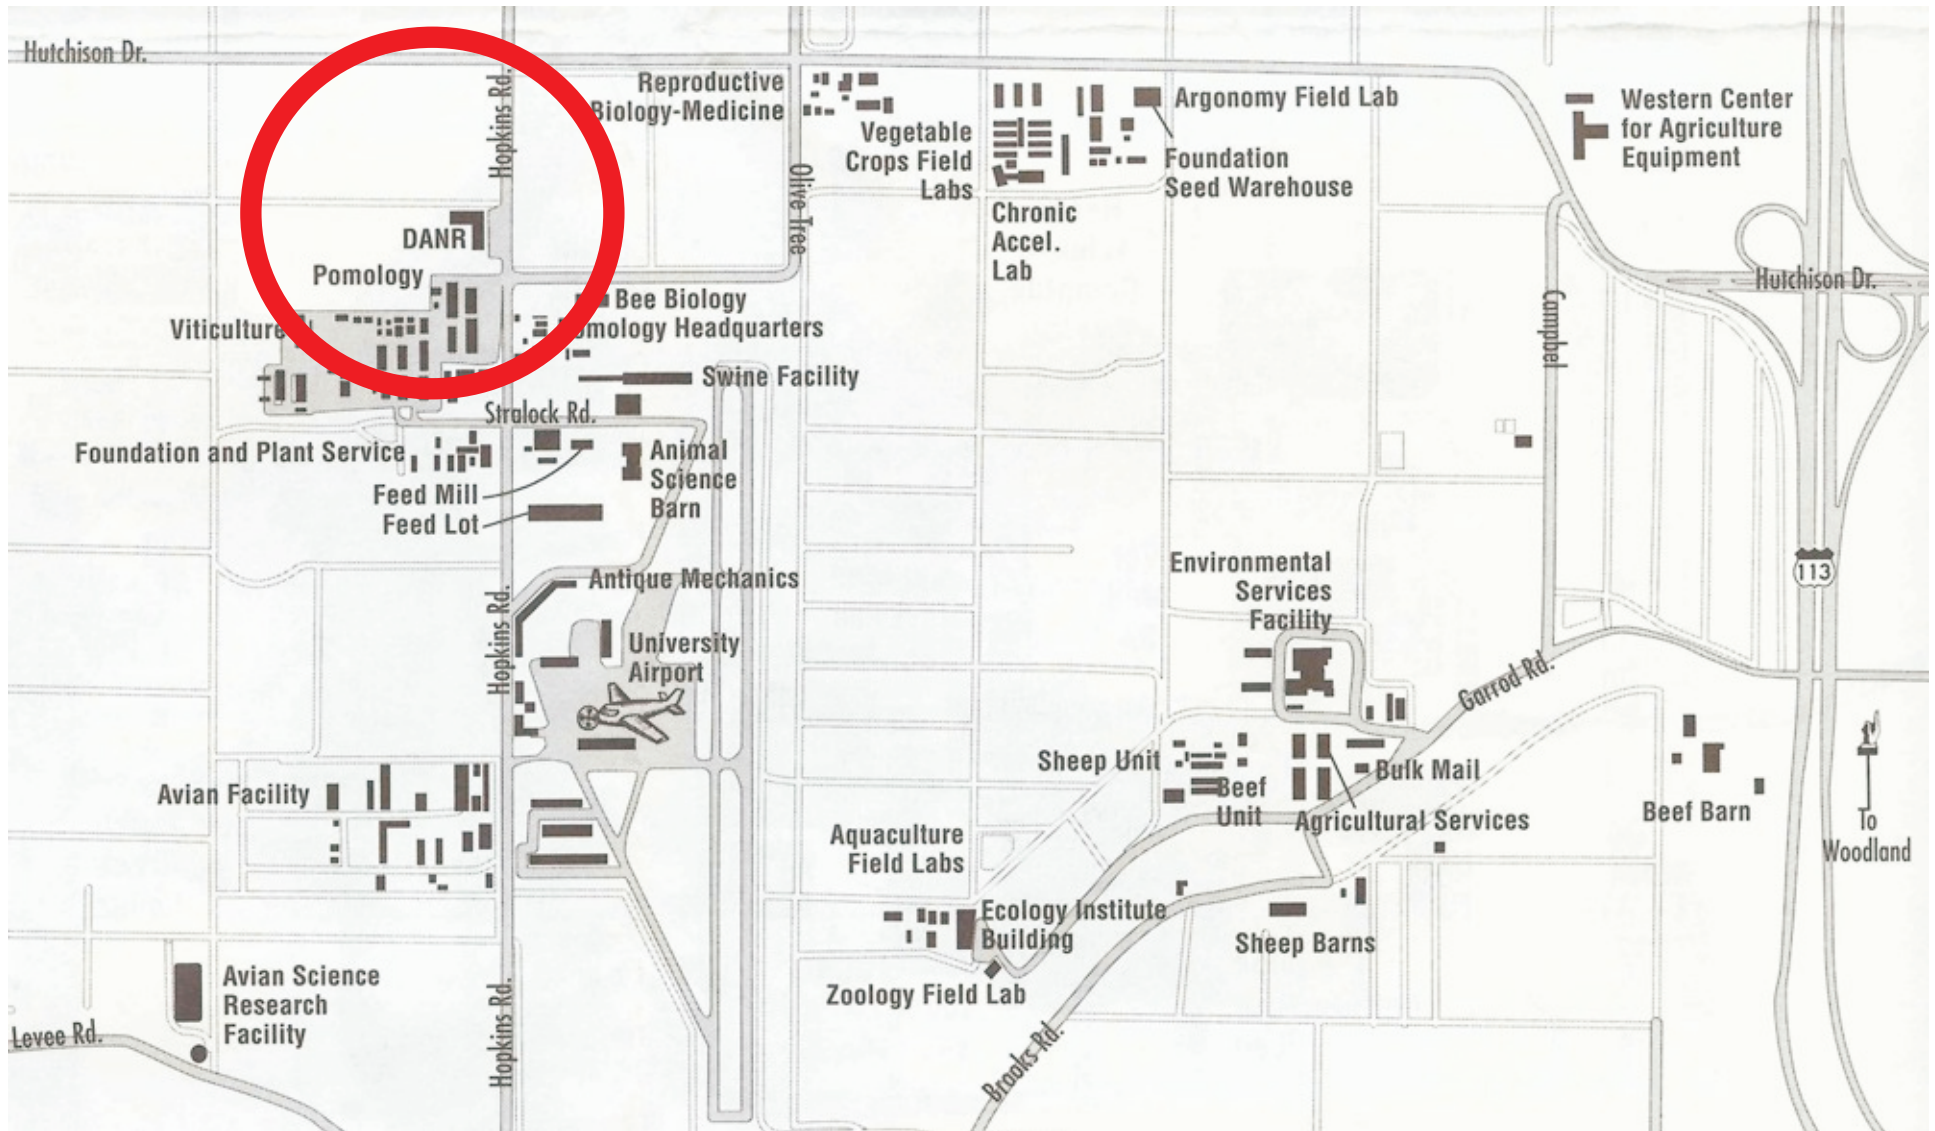

UC Davis DANR Building DIRECTIONS

State 4-H Office: 530-754-8518 | NCM Region: 530-754-8509 | SAREP: 530-752-7556

From Interstate 80:

Take highway 113 North (to Woodland)
Exit on Hutchison Drive, go west (away from campus)
Turn left onto Hopkins Road
First gray metal building on the right

Back Road:

Exit from I-80 onto Pedrick Road/Road 98
Turn right onto Hutchison Drive (at the primate center)
Turn right onto Hopkins Road
First gray metal building on the right

Interstate 80